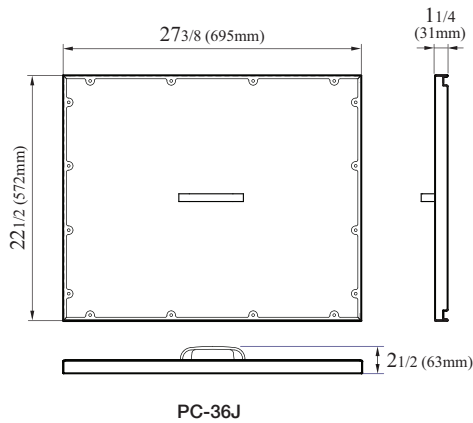

Clear Pan Covers for Buffet Display Tables

PLAN VIEW

| 36" (L) Prep Table |
|---|
| Item No. PC-36J (1ea) |
| Dimension (L x D x H) (Inch) 27 3/8 x 22 1/2 x 1 1/4 |
| Weight (Lbs.) 6 |
| Applicable Models JBT-36 |

| 48" (L) Prep Table |
|---|
| Item No. PC-48J (1ea) |
| Dimension (L x D x H) (Inch) 40 3/8 x 22 1/2 x 1 1/4 |
| Weight (Lbs.) 7 |
| Applicable Models JBT-48 |

| 60" (L) Prep Table |
|---|
| Item No. PC-60J (PC-36J x 2ea) |
| Dimension (L x D x H) (Inch) 27 3/8 x 22 1/2 x 1 1/4 |
| Weight (Lbs.) 12 |
| Applicable Models JBT-60 |

| 72" (L) Prep Table |
|--|
| Item No. PC-72J (PC-36J+PC-48J) |
| Dimension (L x D x H) (Inch) 27 3/8 x 22 1/2 x 1 1/4 40 3/8 x 22 1/2 x 1 1/4 |
| Weight (Lbs.) 14 |
| Applicable Models JBT-72 |