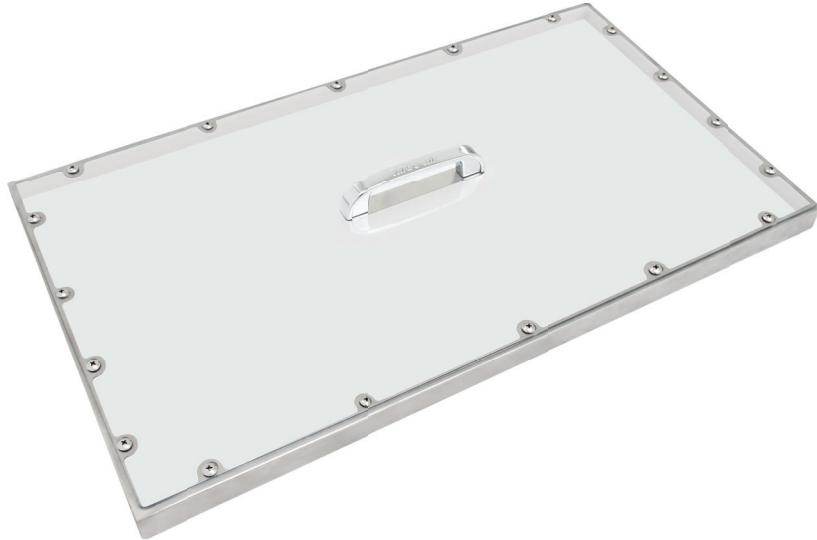

Clear Pan Covers for Buffet Display Tables

PLAN VIEW

| 36" (L) Prep Table |
|---|
| Item No. PC-36J (1ea) |
| Dimension (L x D x H) (Inch) 27 3/8 x 22 1/2 x 1 1/4 |
| Weight (Lbs.) 6 |
| Applicable Models JBT-36 |

| 48" (L) Prep Table |
|---|
| Item No. PC-48J (1ea) |
| Dimension (L x D x H) (Inch) 40 3/8 x 22 1/2 x 1 1/4 |
| Weight (Lbs.) 7 |
| Applicable Models JBT-48 |

| 60" (L) Prep Table |
|---|
| Item No. PC-60J (PC-36J x 2ea) |
| Dimension (L x D x H) (Inch) 27 3/8 x 22 1/2 x 1 1/4 |
| Weight (Lbs.) 12 |
| Applicable Models JBT-60 |

| 72" (L) Prep Table |
|--|
| Item No. PC-72J (PC-36J+PC-48J) |
| Dimension (L x D x H) (Inch) 27 3/8 x 22 1/2 x 1 1/4 40 3/8 x 22 1/2 x 1 1/4 |
| Weight (Lbs.) 14 |
| Applicable Models JBT-72 |