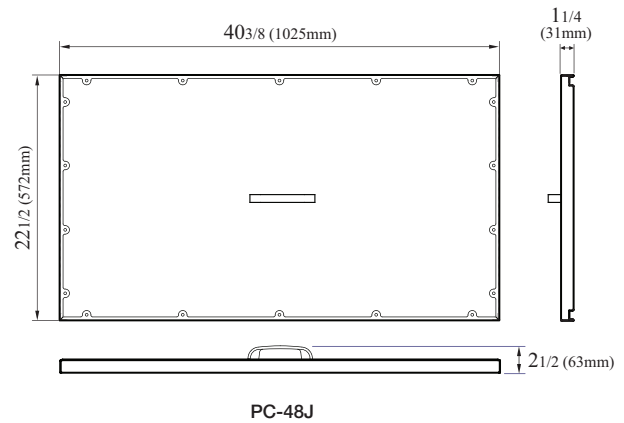

Clear Pan Covers for Buffet Display Tables

PLAN VIEW

| 36" (L) Prep Table |
|---|
| Item No. PC-36J (1ea) |
| Dimension (L x D x H) (Inch) 27 3/8 x 22 1/2 x 1 1/4 |
| Weight (Lbs.) 6 |
| Applicable Models JBT-36 |

| 48" (L) Prep Table |
|---|
| Item No. PC-48J (1ea) |
| Dimension (L x D x H) (Inch) 40 3/8 x 22 1/2 x 1 1/4 |
| Weight (Lbs.) 7 |
| Applicable Models JBT-48 |

| 60" (L) Prep Table |
|---|
| Item No. PC-60J (PC-36J x 2ea) |
| Dimension (L x D x H) (Inch) 27 3/8 x 22 1/2 x 1 1/4 |
| Weight (Lbs.) 12 |
| Applicable Models JBT-60 |

| 72" (L) Prep Table |
|--|
| Item No. PC-72J (PC-36J+PC-48J) |
| Dimension (L x D x H) (Inch) 27 3/8 x 22 1/2 x 1 1/4 40 3/8 x 22 1/2 x 1 1/4 |
| Weight (Lbs.) 14 |
| Applicable Models JBT-72 |