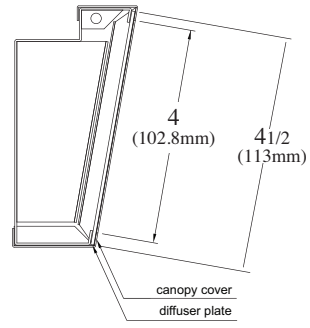

Sign Panel for TOM-DXS

Custom panel dimension Decal/sticker dimension