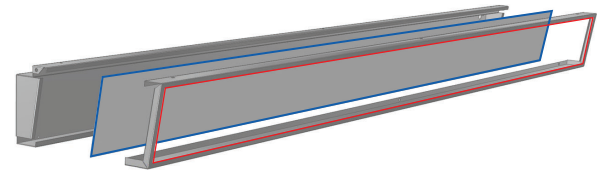

Sign Panel for TOM-DXS

Custom panel dimension Decal/sticker dimension