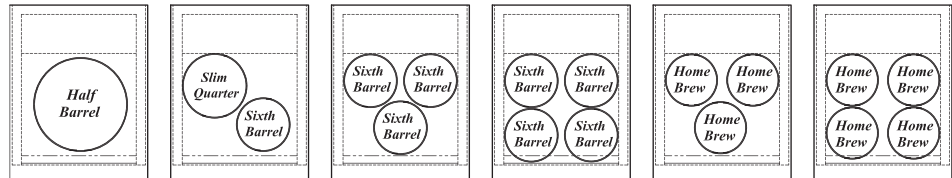

Beer Dispenser - Keg Capacity

Beer Dispenser Model size of KEG

MODEL	
TBD-1SD-N6	TBD-1SDD-N6
TBD-1SB-N6	TBD-1SBD-N6
TBD-2SD-N6	TBD-2SDD-N6
TBD-2SB-N6	TBD-2SBD-N6
TBD-3SD-N	TBD-3SDD-N
TBD-3SB-N	TBD-3SBD-N
TBD-4SD-N	TBD-4SDD-N
TBD-4SB-N	TBD-4SBD-N
TCB-2SD-N6	TCB-2SDD-N6
TCB-2SB-N6	TCB-2SBD-N6
TCB-3SD-N6	TCB-3SDD-N6
TCB-3SB-N6	TCB-3SBD-N6
TCB-4SD-N	TCB-4SDD-N
TCB-4SB-N	TCB-4SBD-N

1KEG PLAN VIEW

2KEG PLAN VIEW

3KEG PLAN VIEW

4KEG PLAN VIEW

Beer Dispenser - Keg Capacity

SIZE OF KEG

(Unit : inch)

AKA	Home Brew Corny Keg Soda Keg	Sixth Barrel Torpedo Keg Log	Quarter Barrel Pony Keg Stubby Quarter	Slim Barrel Barrel Tall Quarter	Half Barrel Full Keg Keg
GALLONS	5.00	5.16	7.75	7.75	15.50
OUNCES	640	611	992	992	1984
# OF 12oz. BEERS	53	55	82	82	165
WEIGHT (FULL)	55LBS.	58LBS.	87LBS.	87LBS.	161LBS.