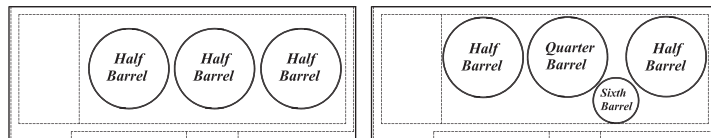

Beer Dispenser - Keg Capacity

Beer Dispenser Model size of KEG

MODEL	
TBD-1SD-N6	TBD-1SDD-N6
TBD-1SB-N6	TBD-1SBD-N6
TBD-2SD-N6	TBD-2SDD-N6
TBD-2SB-N6	TBD-2SBD-N6
TBD-3SD-N	TBD-3SDD-N
TBD-3SB-N	TBD-3SBD-N
TBD-4SD-N	TBD-4SDD-N
TBD-4SB-N	TBD-4SBD-N
TCB-2SD-N6	TCB-2SDD-N6
TCB-2SB-N6	TCB-2SBD-N6
TCB-3SD-N6	TCB-3SDD-N6
TCB-3SB-N6	TCB-3SBD-N6
TCB-4SD-N	TCB-4SDD-N
TCB-4SB-N	TCB-4SBD-N

1KEG PLAN VIEW

2KEG PLAN VIEW

3KEG PLAN VIEW

4KEG PLAN VIEW

Beer Dispenser - Keg Capacity

SIZE OF KEG

(Unit : inch)

AKA	Home Brew Corny Keg Soda Keg	Sixth Barrel Torpedo Keg Log	Quarter Barrel Pony Keg Stubby Quarter	Slim Barrel Barrel Tall Quarter	Half Barrel Full Keg Keg
GALLONS	5.00	5.16	7.75	7.75	15.50
OUNCES	640	611	992	992	1984
# OF 12oz. BEERS	53	55	82	82	165
WEIGHT (FULL)	55LBS.	58LBS.	87LBS.	87LBS.	161LBS.