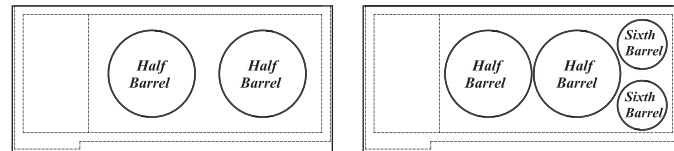

Beer Dispenser - Keg Capacity

Beer Dispenser Model size of KEG

MODEL	
TBD-1SD-N6	TBD-1SDD-N6
TBD-1SB-N6	TBD-1SBD-N6
TBD-2SD-N6	TBD-2SDD-N6
TBD-2SB-N6	TBD-2SBD-N6
TBD-3SD-N	TBD-3SDD-N
TBD-3SB-N	TBD-3SBD-N
TBD-4SD-N	TBD-4SDD-N
TBD-4SB-N	TBD-4SBD-N
TCB-2SD-N6	TCB-2SDD-N6
TCB-2SB-N6	TCB-2SBD-N6
TCB-3SD-N6	TCB-3SDD-N6
TCB-3SB-N6	TCB-3SBD-N6
TCB-4SD-N	TCB-4SDD-N
TCB-4SB-N	TCB-4SBD-N

1KEG PLAN VIEW

2KEG PLAN VIEW

3KEG PLAN VIEW

4KEG PLAN VIEW

Beer Dispenser - Keg Capacity

SIZE OF KEG

(Unit : inch)

AKA	Home Brew Corny Keg Soda Keg	Sixth Barrel Torpedo Keg Log	Quarter Barrel Pony Keg Stubby Quarter	Slim Barrel Barrel Tall Quarter	Half Barrel Full Keg Keg
GALLONS	5.00	5.16	7.75	7.75	15.50
OUNCES	640	611	992	992	1984
# OF 12oz. BEERS	53	55	82	82	165
WEIGHT (FULL)	55LBS.	58LBS.	87LBS.	87LBS.	161LBS.