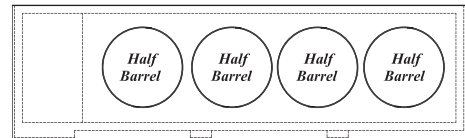

Beer Dispenser - Keg Capacity

Beer Dispenser Model size of KEG

MODEL	
TBD-1SD-N6	TBD-1SDD-N6
TBD-1SB-N6	TBD-1SBD-N6
TBD-2SD-N6	TBD-2SDD-N6
TBD-2SB-N6	TBD-2SBD-N6
TBD-3SD-N	TBD-3SDD-N
TBD-3SB-N	TBD-3SBD-N
TBD-4SD-N	TBD-4SDD-N
TBD-4SB-N	TBD-4SBD-N
TCB-2SD-N6	TCB-2SDD-N6
TCB-2SB-N6	TCB-2SBD-N6
TCB-3SD-N6	TCB-3SDD-N6
TCB-3SB-N6	TCB-3SBD-N6
TCB-4SD-N	TCB-4SDD-N
TCB-4SB-N	TCB-4SBD-N

1KEG PLAN VIEW

2KEG PLAN VIEW

3KEG PLAN VIEW

4KEG PLAN VIEW

Beer Dispenser - Keg Capacity

SIZE OF KEG

(Unit : inch)

AKA	Home Brew Corny Keg Soda Keg	Sixth Barrel Torpedo Keg Log	Quarter Barrel Pony Keg Stubby Quarter	Slim Barrel Barrel Tall Quarter	Half Barrel Full Keg Keg
GALLONS	5.00	5.16	7.75	7.75	15.50
OUNCES	640	611	992	992	1984
# OF 12oz. BEERS	53	55	82	82	165
WEIGHT (FULL)	55LBS.	58LBS.	87LBS.	87LBS.	161LBS.