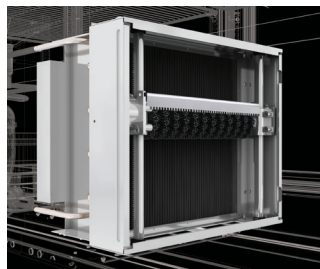

## PRO Reach-Ins

- Digital temperature control & monitor system
- Hydrocarbon Refrigerants (R-290)
- Cold air distribution system
- All stainless steel cabinet construction
- LED interior lighting
- Top mount compressor
- USB temperature data storage